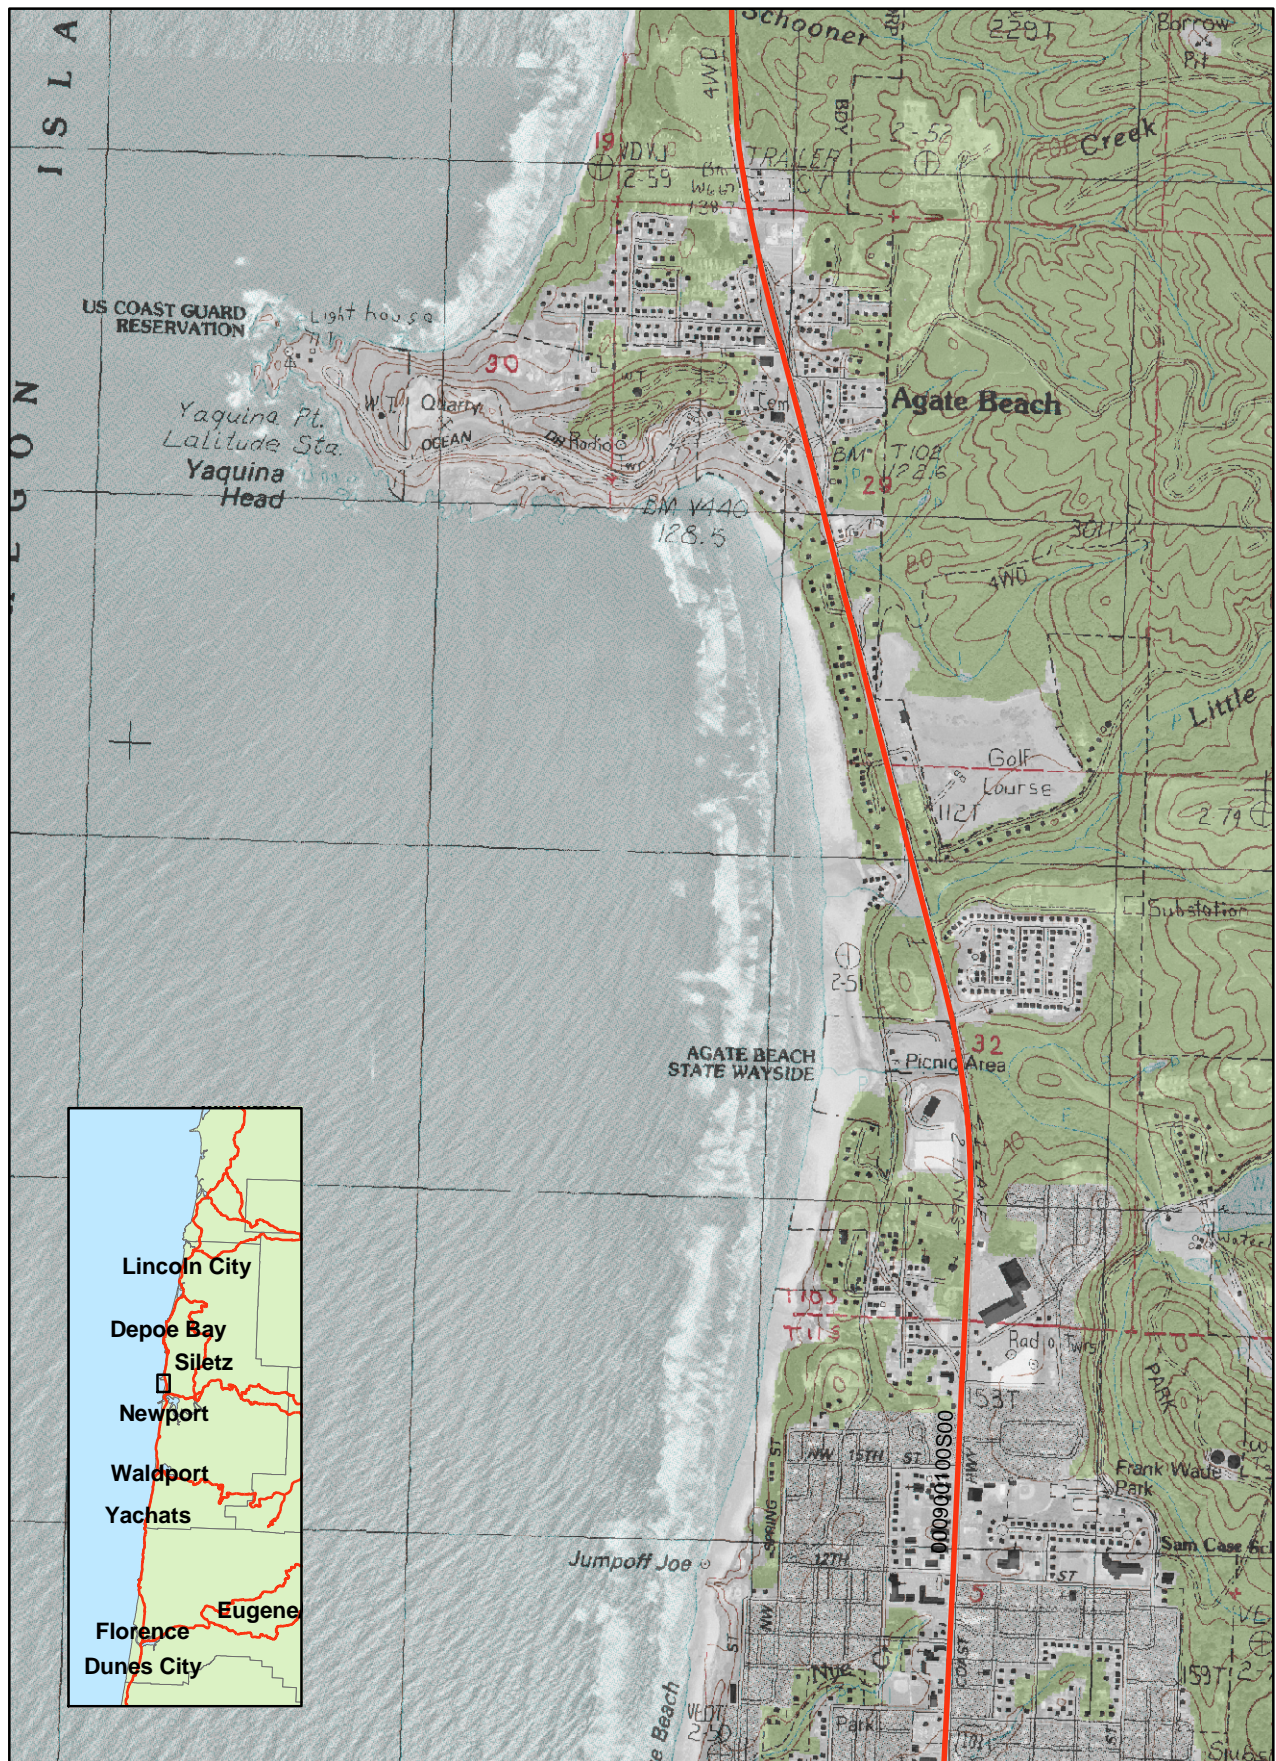

Oregon State Parks: Yaquina Head

data sources: State of Oregon, USGA and NOAA
map design: Brian.Wilson@Clickshift.com 2005